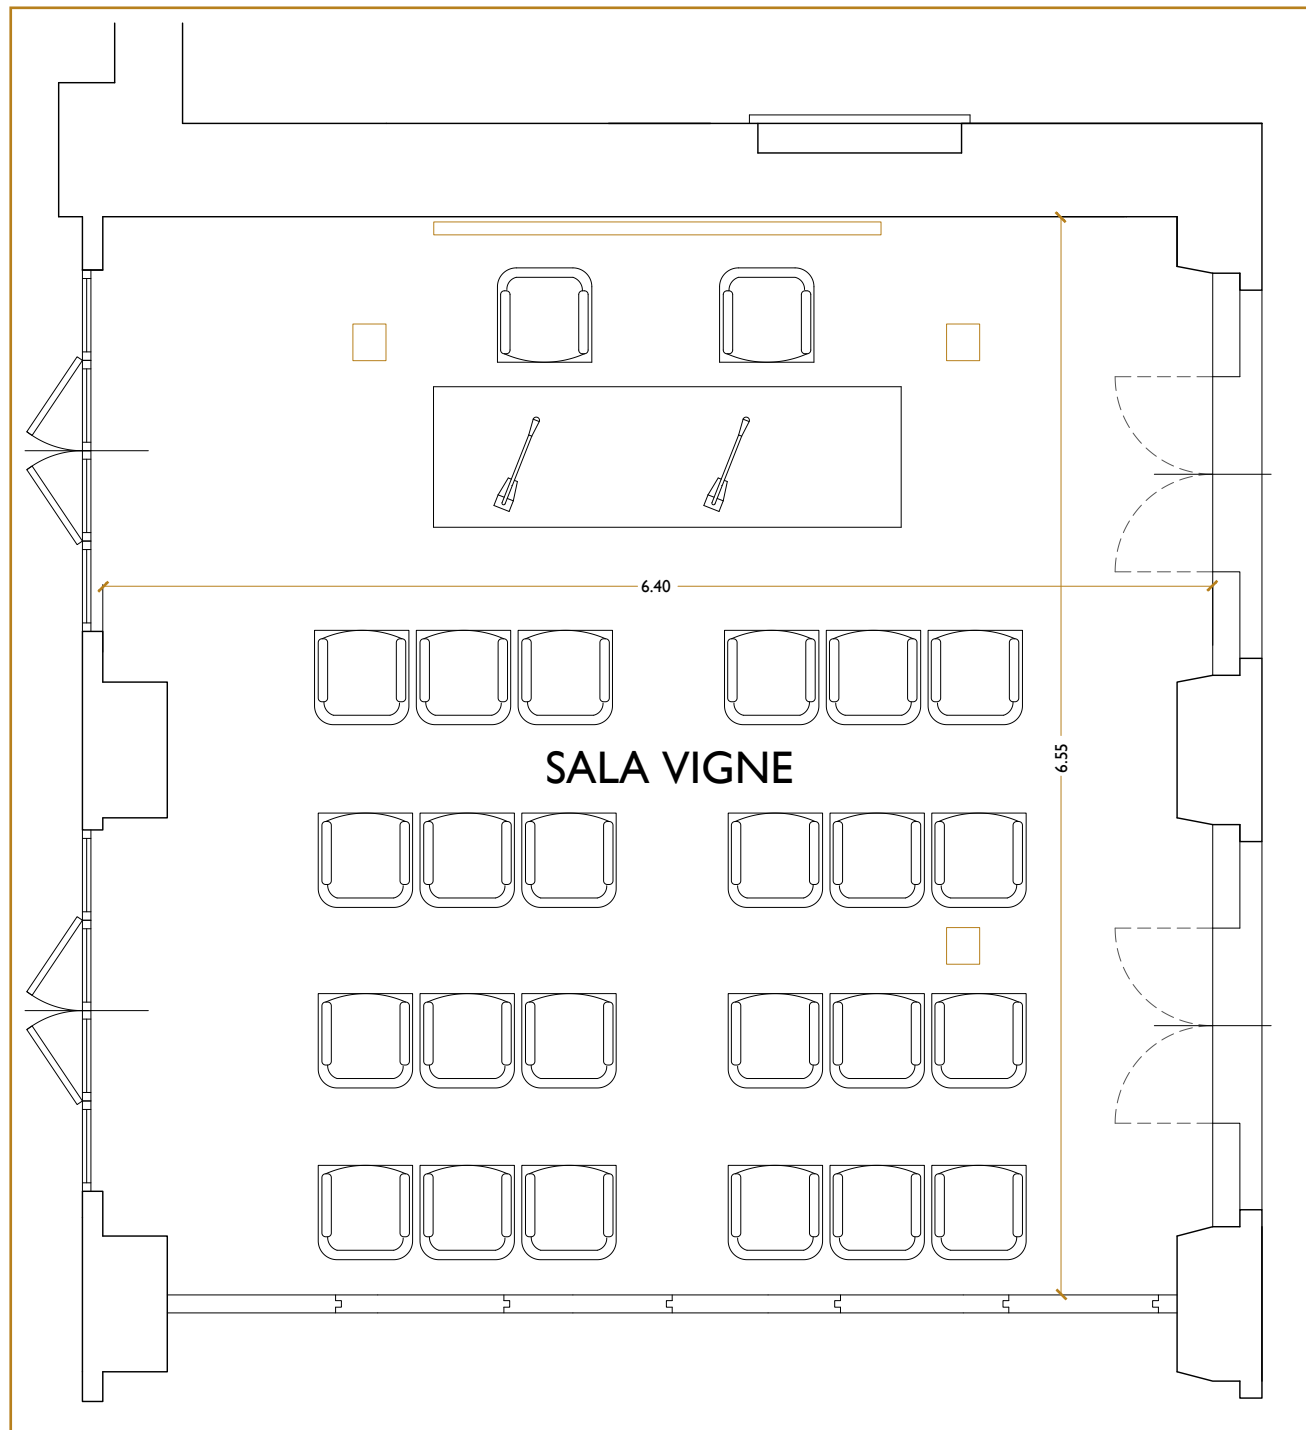

SALA VIGNE

□ Light socket

ROOM DIMENSIONS & CAPACITIES

Room name	Room dimensions Length X Width X Height	Sq. Metres	Theatre	Classroom	Boardroom	U-Shape	Cabaret	Banquet	Buffet
SALA VIGNE	6.55 X 6.40 X 2.70	42	35	24	25	15	/	/	/