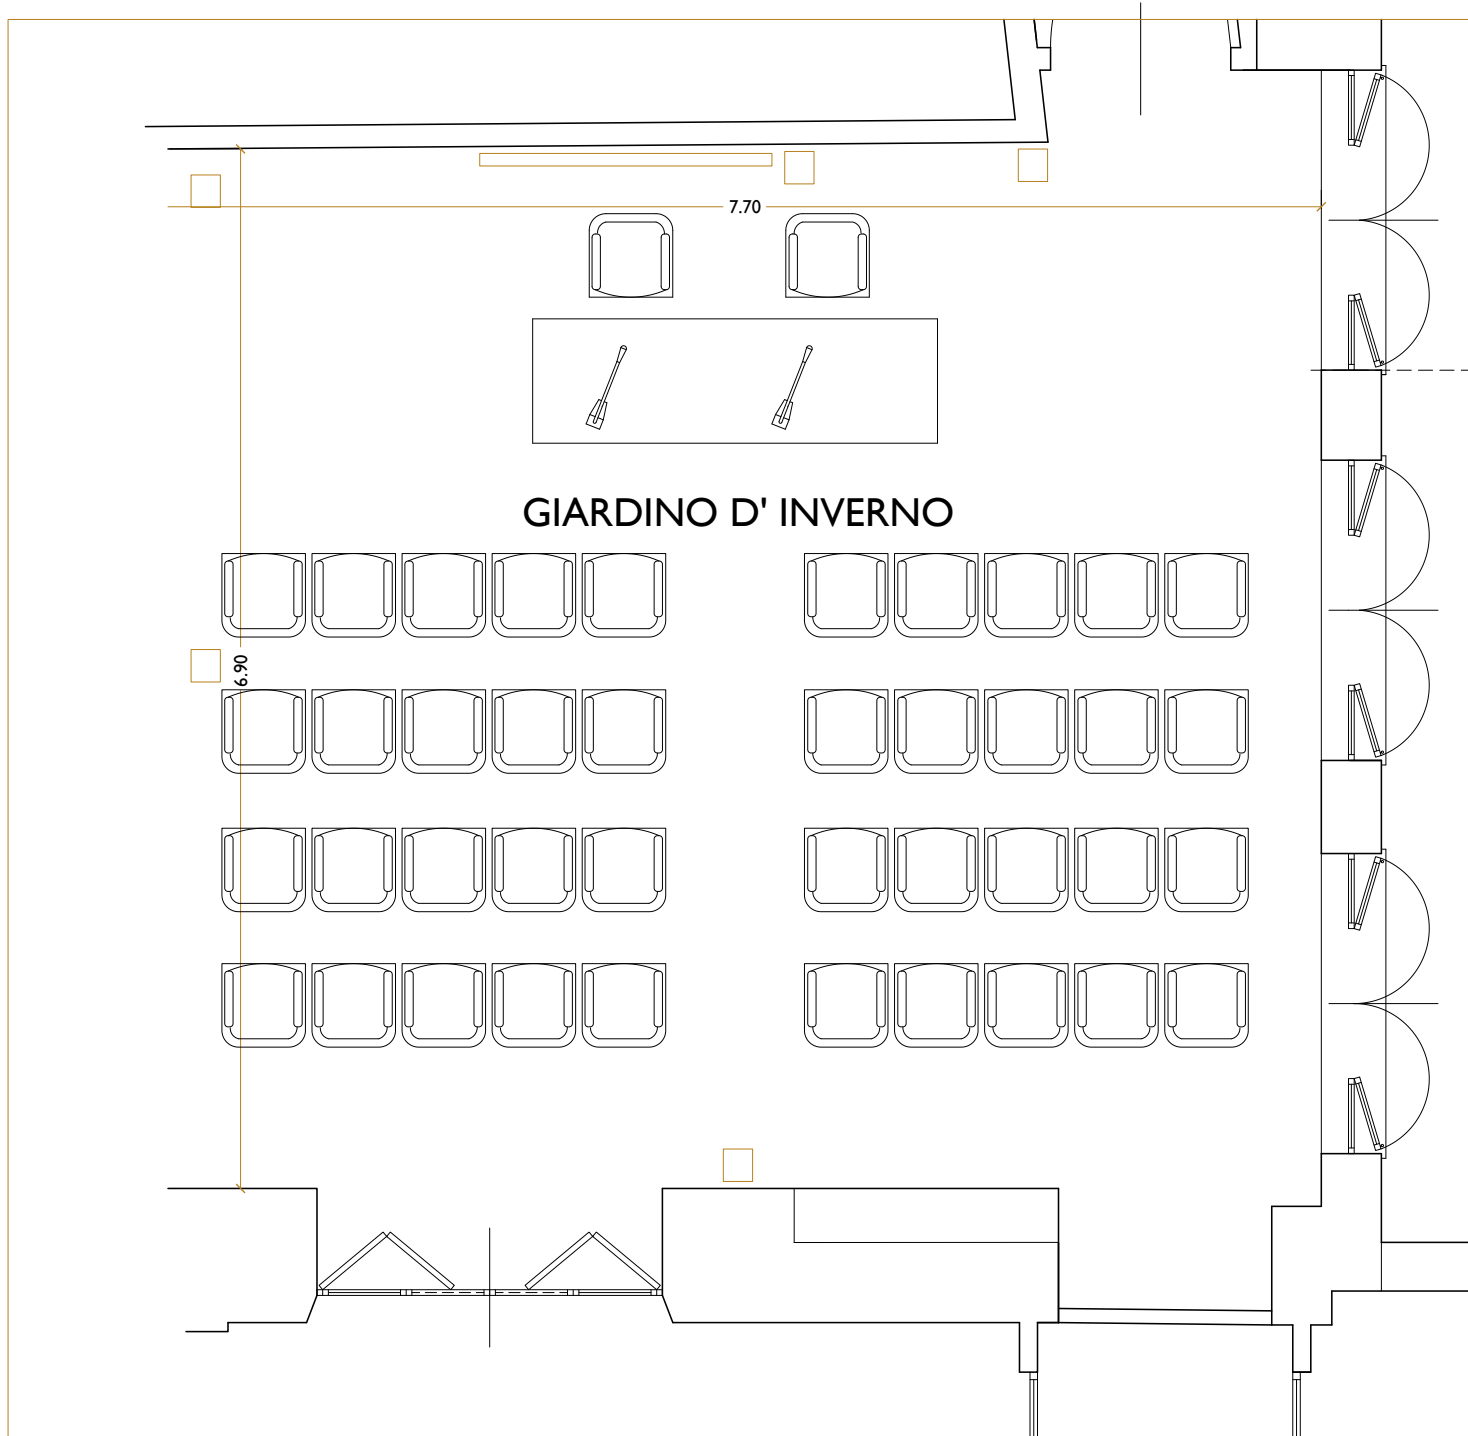

SALA GIARDINO D'INVERNO

□ Light socket

ROOM DIMENSIONS & CAPACITIES

Room name	Room dimensions Length X Width X Height	Sq. Metres	Theatre	Classroom	Boardroom	U-Shape	Cabaret	Banquet	Buffet
SALA GIARDINO D'INVERNO	6.90 X 7.70 X 2.70	53	45	24	25	18	30	40	45