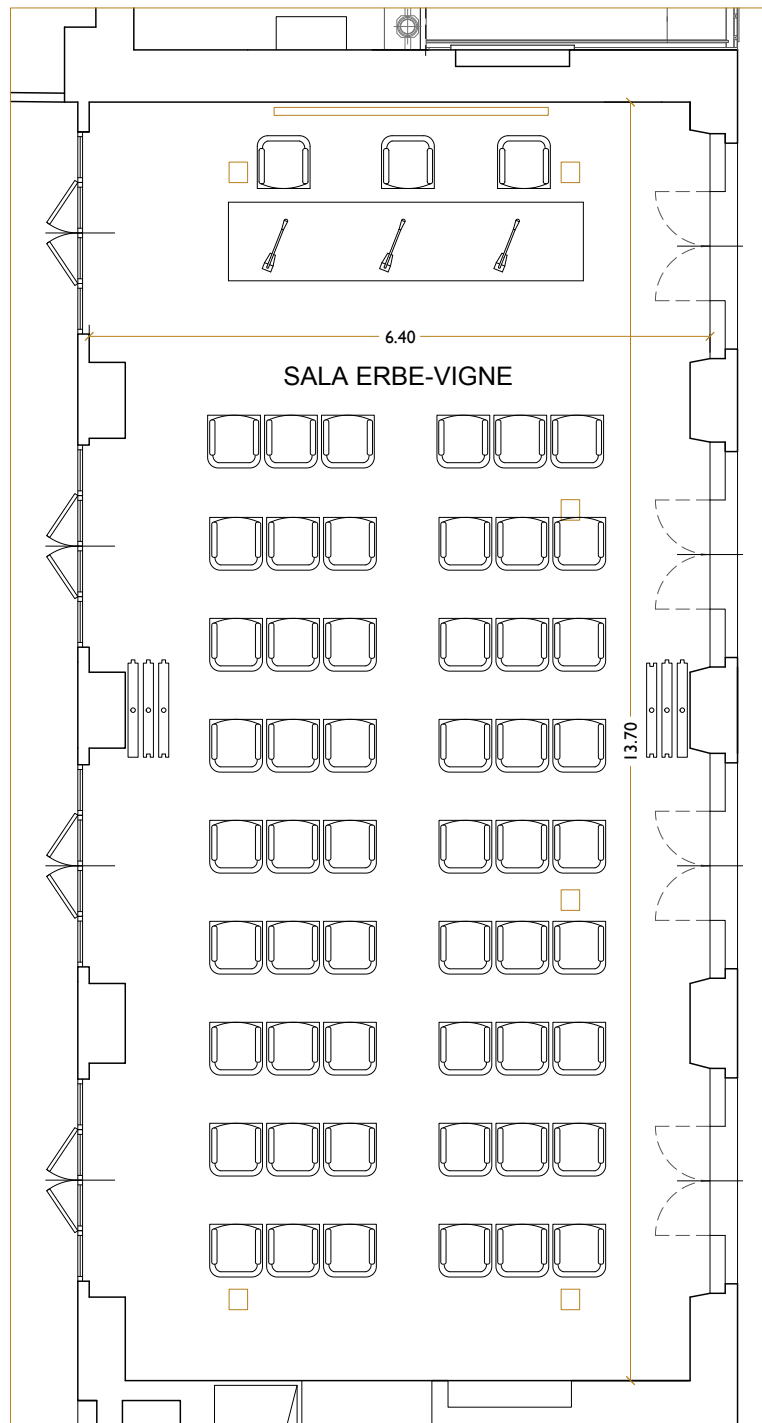

SALA ERBE-VIGNE

□ Light socket

ROOM DIMENSIONS & CAPACITIES

Room name	Room dimensions Length X Width X Height	Sq. Metres	Theatre	Classroom	Boardroom	U-Shape	Cabaret	Banquet	Buffet
SALA ERBE-VIGNE	13.70 X 6.40 X 2.70	90	80	45	40	35	35	60	80