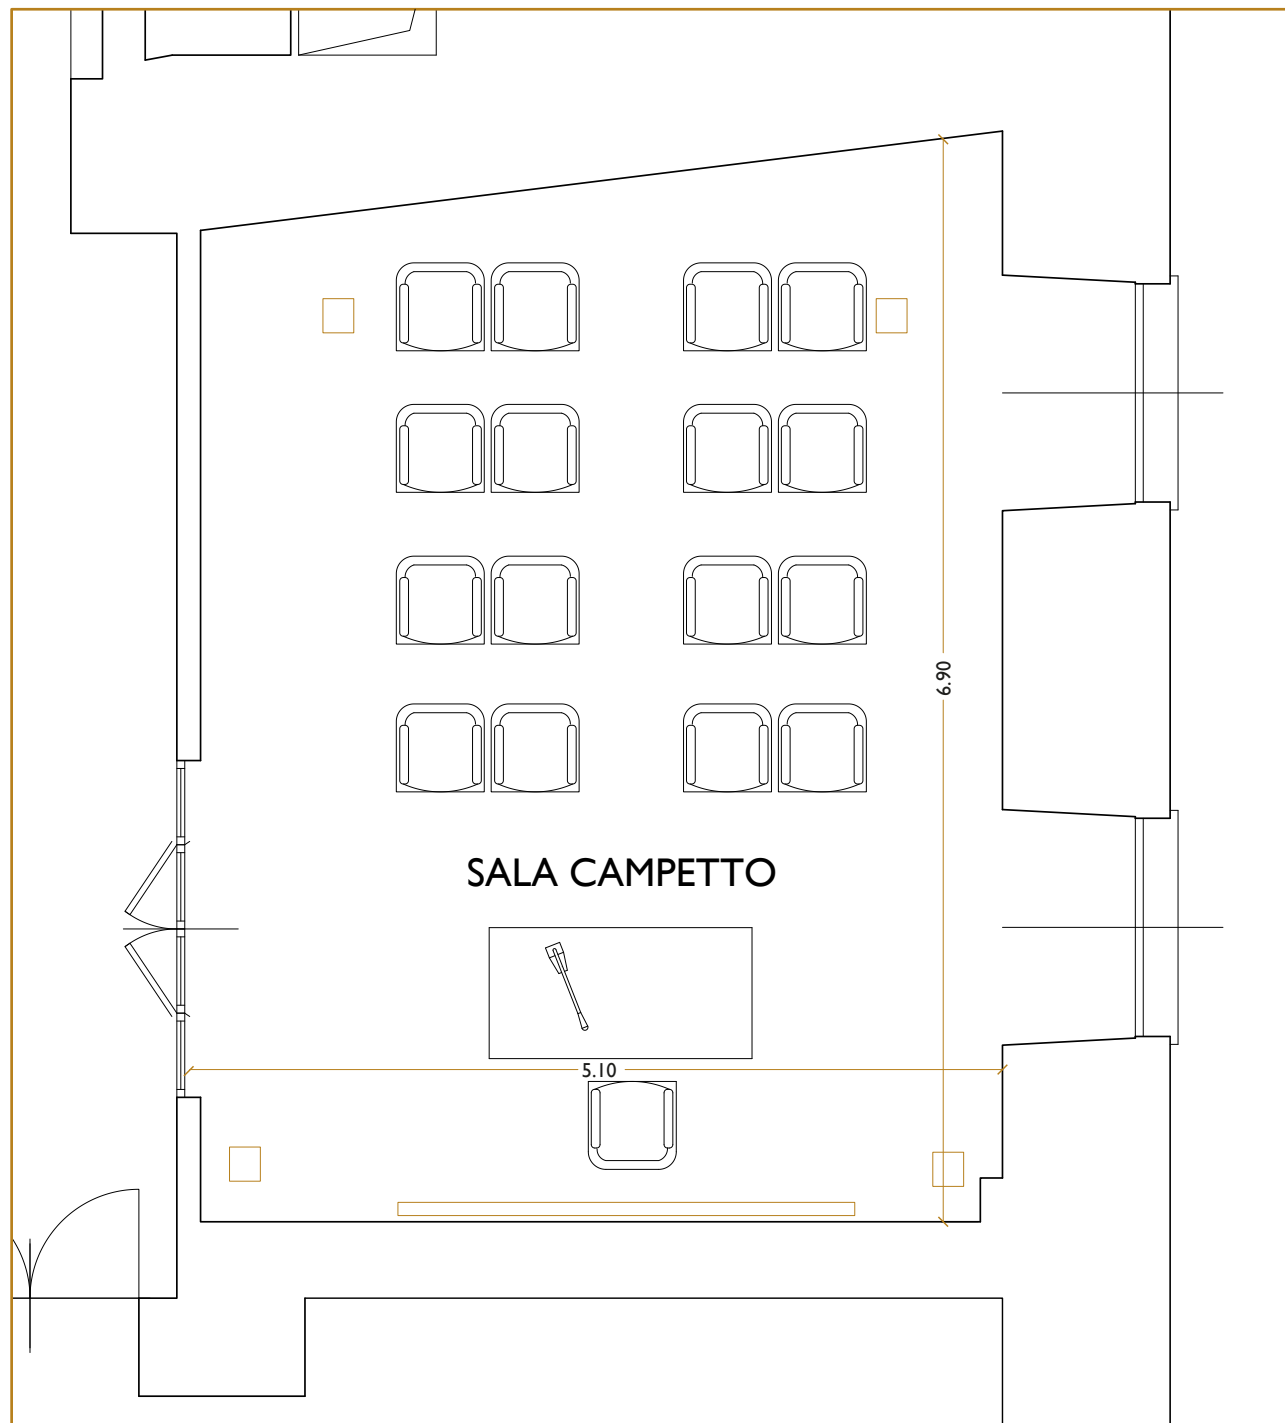

SALA CAMPETTO

□ Light socket

ROOM DIMENSIONS & CAPACITIES

Room name	Room dimensions Length X Width X Height	Sq. Metres	Theatre	Classroom	Boardroom	U-Shape	Cabaret	Banquet	Buffet
SALA CAMPETTO	6.90 X 5.10 X 2.70	35	25	18	18	12	/	/	/